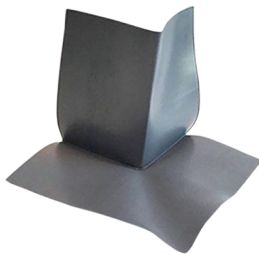

40 MIL GREY PVC SHOWER PAN MEMBRANE

Pre-Cut Shower Pan Membrane

- Available in 6' x 5' and 6' x 8' sizes

PART #	SIZE	LIST PRICE
PPSPL6-5	6' x 5'	\$83.54
PPSPL6-8	6' x 8'	\$135.77

Pre-Cut Shower Pan Membrane Kits

- Available in 6' x 5' and 6' x 8' sizes
- Includes pre-cut membrane, 2 inside corners, 2 outside curb protectors

PART #	SIZE	LIST PRICE
PPSPL6-5K	6' x 5'	\$187.74
PPSPL6-8K	6' x 8'	\$234.97

Pre-Cut Shower Pan Membrane Roll

- Available in 5' and 6' widths, 100 ft. length

PART #	SIZE	LIST PRICE
PSPL4-50	4' W x 50' L	\$786.88
PSPL5-40	5' W x 40' L	\$786.88
PSPL5-50	5' W x 50' L	\$774.41
PSPL5-100	5' W x 100' L	\$1277.91
PSPL6-50	6' W x 50' L	\$1161.92
PSPL6-100	6' W x 100' L	\$1533.50