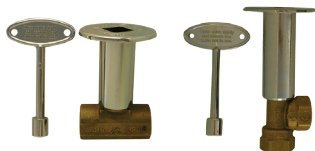

"T" Log Lighter Burner

- 12-1/4" length x 1-3/8" height with 1/2" IPS connection in center and ends
- Supplied with close nipple orifice and two 1/2" plugs

PART #	DESCRIPTION	PKG./CTN.	LIST PRICE
LLTC	Natural gas	1	\$36.44
LLTCLP	LP gas	1	\$35.84

Rectangular Log Lighter Burner with Removable Lid

- 8-3/4" length x 1-1/2" height
- 1-3/4" wide
- Supplied with close nipple orifice and 1/2" plug
- Removable lid

PART #	DESCRIPTION	PKG./CTN.	LIST PRICE
LLRRL	Natural gas	1	\$28.99
LLRLLP	LP gas	1	\$28.99

Two Leg Log Lighter Burner

- 14" length x 1-3/4" height
- 2-1/4" wide
- Supplied with close nipple orifice and two 1/2" plugs
- Ledge over burner holes prevents clogging

PART #	DESCRIPTION	PKG./CTN.	LIST PRICE
LLTL	Natural gas	1	\$43.61
LLTLLP	LP gas	1	\$42.90

Two Leg Log Lighter Burner

- 1/2" FPT threads
- Meets AGA & CGA standards
- Brass escutcheon
- 1/4" key included
- Pressure test in open & closed position after installation
- Decorative finishes available