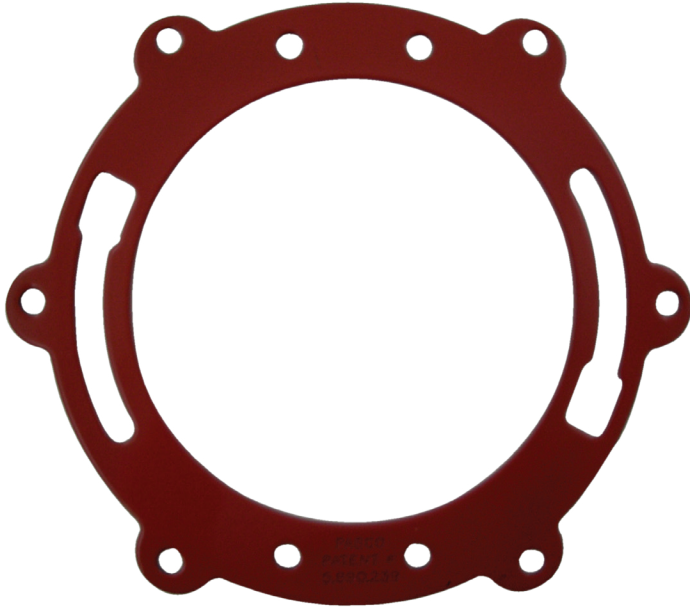

CLOSET FLANGE REPAIR RING

- Replaces most closet rings
- Unique screw table attaches to wood or concrete sub-floor
- Screw mounts are flush
- Can mount on top of broken or old plastic or cast iron closet ring
- Corrosion resistant

PART #	DESCRIPTION	PKG./CTN.	LIST PRICE
FRR	Flange repair ring	1/10	\$11.83